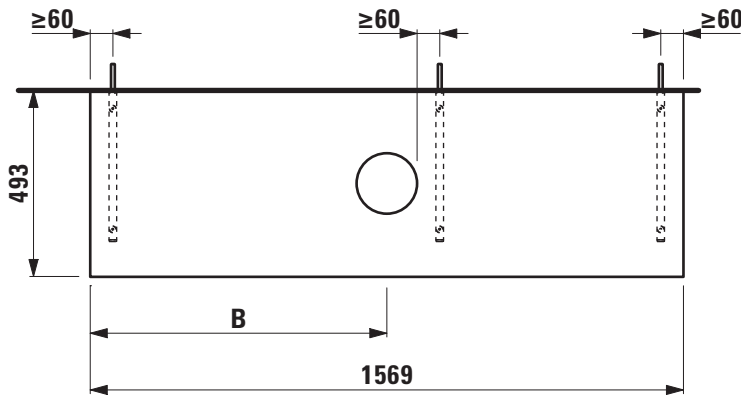

TECHNICAL DRAWINGS / S 1 : 20

B / mm	Ceramic
560	Palomba Collection 816801
568	Kartell • LAUFEN 812332 (with tap bank left)
635	Kartell • LAUFEN 818338
680	Val 812282 (basin left)
692	Val 816288
696	Palomba Collection 816802
710	Kartell • LAUFEN 818334
735	Val 812281
736	Palomba Collection 816803
785	Ino 812300, 812302, 816300, 816302, 817301, 817302 Kartell • LAUFEN 812331, 816332, 816333, 818331 Laufen Pro 812962, 812964, 817951, 817952, 817953 Laufen Pro S 812953, 812965, 816962, 816963, 816964, 818963

B / mm	Ceramic
	Living 811433, 811434, 811435, 817432, 817434, 817437, 818438
	Lua 812083, 816081, 816082, 816083, 816084
	Savoy 812942
785	Sonar 812340, 812341, 812342, 812343, 812348, 812349, 816341, 816342, 816344
	The New Classic 812850, 812851, 812852, 812853, 816852
	Val 812280, 812284, 812285, 813281, 816280, 816282, 816283, 816284, 816285, 817281
859	Kartell • LAUFEN 818335
888	Val 812282 (basin right)
934	Kartell • LAUFEN 818339
1001	Kartell • LAUFEN 812332 (with tap bank right)

X = The exact height must be set during installation.