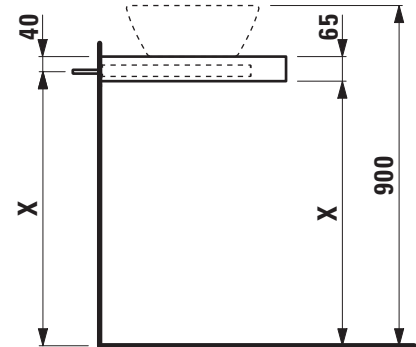

TECHNICAL DRAWINGS / S 1 : 20

B / mm	Ceramic
560	Palomba Collection 816801
568	Kartell • LAUFEN 812332 (with tap bank left)
635	Kartell • LAUFEN 818338
680	Val 812282 (basin left)
692	Val 816288
696	Palomba Collection 816802
710	Kartell • LAUFEN 818334
735	Val 812281
736	Palomba Collection 816803
785	Ino 812300, 812302, 816300, 816302, 817301, 817302 Kartell • LAUFEN 812331, 816332, 816333, 818331 Laufen Pro 812962, 812964, 817951, 817952, 817953 Laufen Pro S 812953, 812965, 816962, 816963, 816964, 818963

B / mm	Ceramic
	Living 811433, 811434, 811435, 817432, 817434, 817437, 818438
	Lua 812083, 816081, 816082, 816083, 816084
	Savoy 812942
785	Sonar 812340, 812341, 812342, 812343, 812348, 812349, 816341, 816342, 816344
	The New Classic 812850, 812851, 812852, 812853, 816852
	Val 812280, 812284, 812285, 813281, 816280, 816282, 816283, 816284, 816285, 817281
859	Kartell • LAUFEN 818335
888	Val 812282 (basin right)
934	Kartell • LAUFEN 818339
1001	Kartell • LAUFEN 812332 (with tap bank right)

X = The exact height must be set during installation.