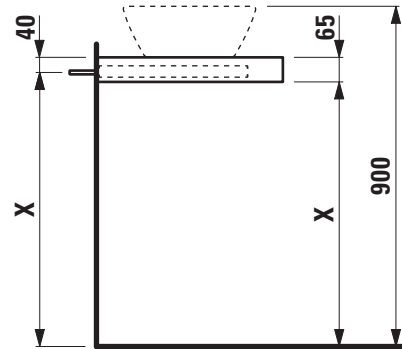

TECHNICAL DRAWINGS / S 1 : 20

B / mm	Ceramic
367	Palomba Collection 816801
375	Kartell • LAUFEN 812332 (with tap bank left)
442	Kartell • LAUFEN 818338
487	Val 812282 (basin left)
499	Val 816288
503	Palomba Collection 816802
517	Kartell • LAUFEN 818334
542	Val 812281
543	Palomba Collection 816803
591	Val 817281
592	Ino 812300, 812302, 816300, 816302, 817301, 817302 Kartell • LAUFEN 812331, 816332, 816333, 818331 Laufen Pro 812962, 812964, 817951, 817952, 817953 Laufen Pro S 812953, 812965, 816962, 816963, 816964, 818963

B / mm	Ceramic
	Living 811433, 811434, 811435, 817432, 817434, 817437, 818438
	Lua 812083, 816081, 816082, 816083, 816084
	Savoy 812942
592	Sonar 812340, 812341, 812342, 812343, 812348, 812349, 816341, 816342, 816344
	The New Classic 812850, 812851, 812852, 812853, 816852
	Val 812280, 812284, 812285, 813281, 816280, 816282, 816283, 816284, 816285
666	Kartell • LAUFEN 818335
695	Val 812282 (basin right)
741	Kartell • LAUFEN 818339
808	Kartell • LAUFEN 812332 (with tap bank right)

X = The exact height must be set during installation.