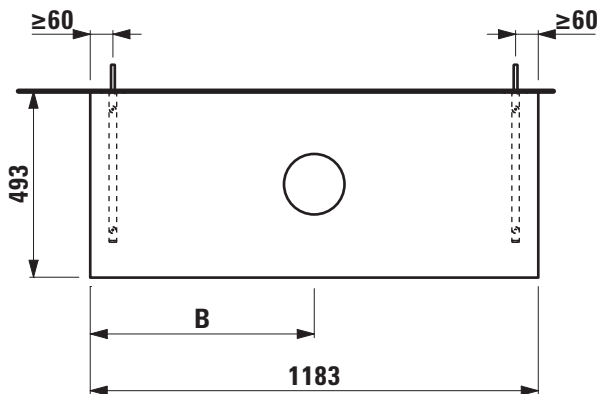

TECHNICAL DRAWINGS / S 1 : 20

B / mm	Ceramic
367	Palomba Collection 816801
375	Kartell • LAUFEN 812332 (with tap bank left)
442	Kartell • LAUFEN 818338
487	Val 812282 (basin left)
499	Val 816288
503	Palomba Collection 816802
517	Kartell • LAUFEN 818334
542	Val 812281
543	Palomba Collection 816803
591	Val 817281
592	Ino 812300, 812302, 816300, 816302, 817301, 817302 Kartell • LAUFEN 812331, 816332, 816333, 818331 Laufen Pro 812962, 812964, 817951, 817952, 817953 Laufen Pro S 812953, 812965, 816962, 816963, 816964, 818963

B / mm	Ceramic
	Living 811433, 811434, 811435, 817432, 817434, 817437, 818438
	Lua 812083, 816081, 816082, 816083, 816084
	Savoy 812942
592	Sonar 812340, 812341, 812342, 812343, 812348, 812349, 816341, 816342, 816344
	The New Classic 812850, 812851, 812852, 812853, 816852
	Val 812280, 812284, 812285, 813281, 816280, 816282, 816283, 816284, 816285
666	Kartell • LAUFEN 818335
695	Val 812282 (basin right)
741	Kartell • LAUFEN 818339
808	Kartell • LAUFEN 812332 (with tap bank right)

X = The exact height must be set during installation.