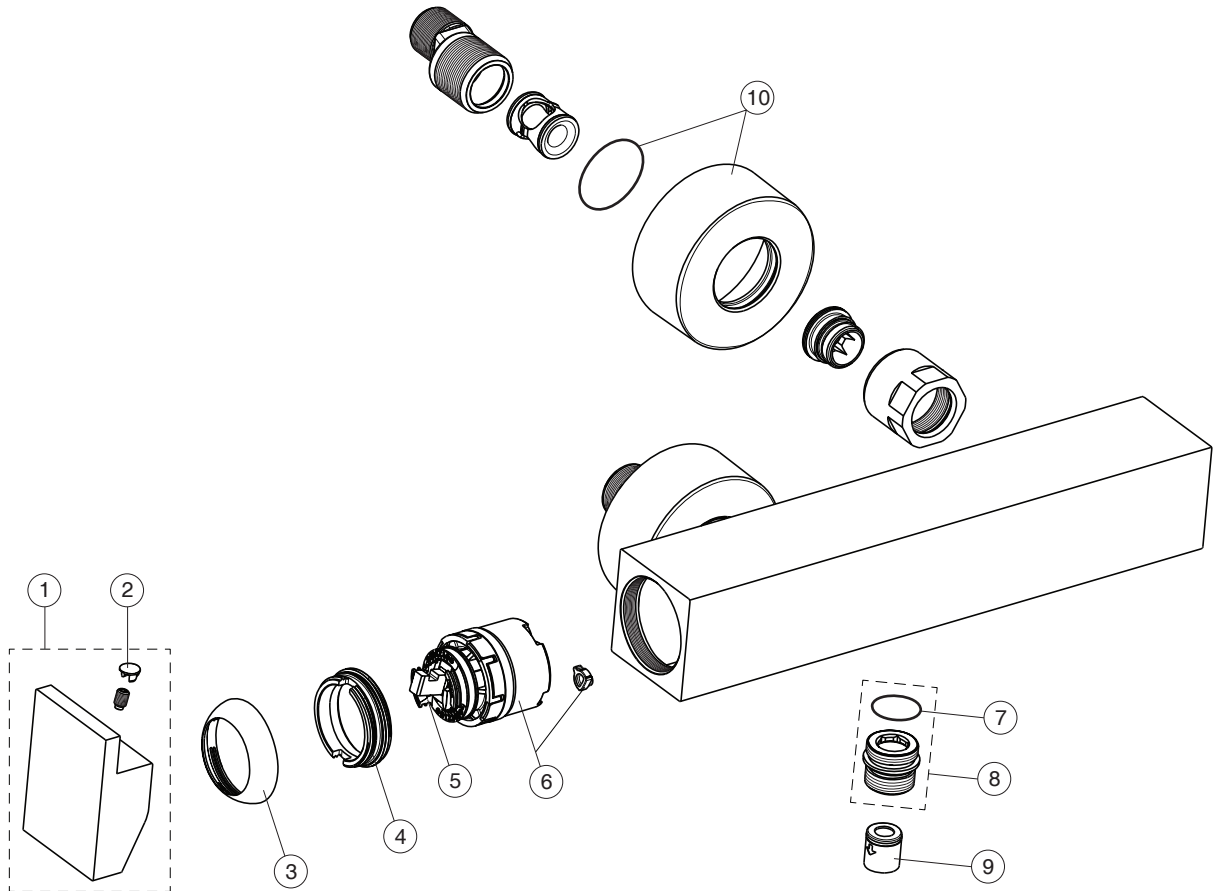

EXTRA

Ideal Standard

BD512XX

For XX=Coverage-Designate:

AA=chrome,GN=silver storm,
A2=brushed gold,A5=magnetic grey

For Instance:

B961864AA for chrome

Pos.	Signify	Spare parts-Nr.	Quantity	Pos.	Signify	Spare parts-Nr.	Quantity
1	Lever,w/o logo	B961864XX	1 Set				
2	Cap decorative	B960473XX	1 Pcs.				
3	Rosette M38x1.5	B961438XX	1 Pcs.				
4	Screw M41x1.5/M38x1.5	B961374NU	1 Set				
5	Hot limit stop	A861181NU	1 Pcs.				
6	Cartridge Ø38mm	A861156NU*	1 Set				
7	O-Ring Ø18.2x1.7	A961640NU	2 Pcs.				
8	Nipple M22x1-G1/2	B964675XX	1 Set				
9	Non return valve	B961346NU	1 Pcs.				
10	Rosette,w/O-Ring-set	B960714XX	1 Set				