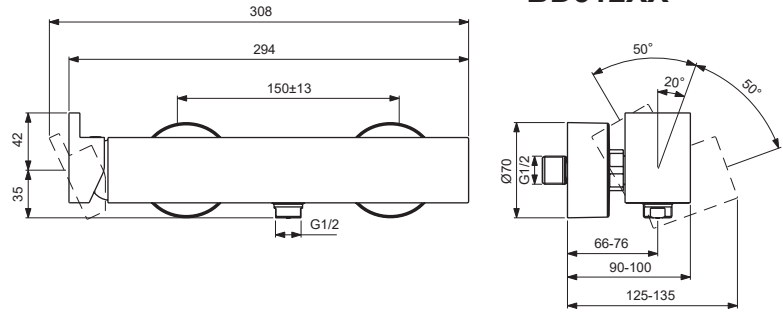

EXTRA

Ideal Standard

BD512XX

For XX=Coverage-Designate:

AA=chrome,GN=silver storm,
A2=brushed gold,A5=magnetic grey

For Instance:

B961864AA for chrome

Pos.	Signify	Spare parts-Nr.	Quantity	Pos.	Signify	Spare parts-Nr.	Quantity
1	Lever,w/o logo	B961864XX	1 Set				
2	Cap decorative	B960473XX	1 Pcs.				
3	Rosette M38x1.5	B961438XX	1 Pcs.				
4	Screw M41x1.5/M38x1.5	B961374NU	1 Set				
5	Hot limit stop	A861181NU	1 Pcs.				
6	Cartridge Ø38mm	A861156NU*	1 Set				
7	O-Ring Ø18.2x1.7	A961640NU	2 Pcs.				
8	Nipple M22x1-G1/2	B964675XX	1 Set				
9	Non return valve	B961346NU	1 Pcs.				
10	Rosette,w/O-Ring-set	B960714XX	1 Set				